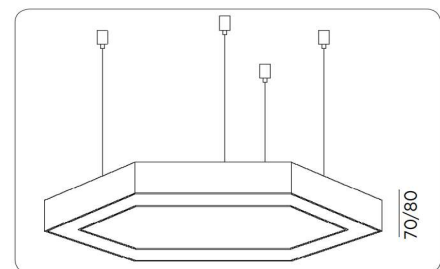

Sovitron Interior Pvt.Ltd.

Model Name

Hexagon Ring Pendant /DLARHEXDPD-105

Description

Architectural Light

Technical description

Dimension	Dia=1200mm H=70mm/80mm
Frame	Aluminium
Color Tempertaure	4000K
Power	105W
Total Luminous Flux	8400 lm
Efficacy	80 lm/W
IP rating	50
Color Rendering	≥80
Mounting	Pendant
Optics	White Opal Diffuser
Dimming	NON-Dimmable
Operating Voltage	220-240 VAC
Standard Lifetime	L70 minimum at 50,000 burning hours

Image

Dimension diagram

Custom dimension, coating and installation available upon request

Remarks:-

Address: Plot #7 Saroorpur-Nangla Industrial Area,Ballabgarh-Sohna Road,Faridabad-121005

Email: info@sovitron.com