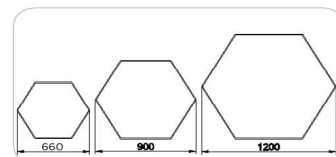

Sovitron Interior Pvt.Ltd.

Model Name

Hexagon Ring Pendant /DLARHEXDPD-105

Description

Architectural Light

Technical description

Dimension	Dia=1200mm H=70mm/80mm
Frame	Aluminium
Color Tempertaure	4000K
Power	105W
Total Luminous Flux	8400 lm
Efficacy	80 lm/W
IP rating	50
Color Rendering	≥80
Mounting	Pendant
Optics	White Opal Diffuser
Dimming	NON-Dimmable
Operating Voltage	220-240 VAC
Standard Lifetime	L70 minimum at 50,000 burning hours

Image

Dimension diagram

Custom dimension, coating and installation available upon request

Remarks:-

Address: Plot #7 Saroorpur-Nangla Industrial Area,Ballabgarh-Sohna Road,Faridabad-121005

Email: info@sovitron.com